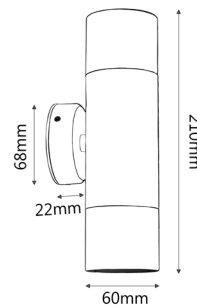

### Product Features:

- Exterior surface mounted wall pillar lights
- Input voltage range: 12-24V
- Material: solid brass
- Colour: rustic brass
- Lamp holder: MR16 (Max.20W)
- Globes not included
- Remote control gear required

  
**MR16**

**IP65**  
 Rated

**2YEAR**  
 Replacement  
 Warranty

PART NO.	DESCRIPTION	LAMP HOLDER	BACK PLATE	WEIGHT (KG)	BOX (CM)	CARTON QTY
PMUDBR	WALL MR16 X 2 PILLAR UP/DN Rustic Brass	2XMR16	Ø68X22mm	1.2	8.5x9.5x22.5	1/10
PM1FBR	WALL MR16 PILLAR FIXED Rustic Brass	1XMR16	Ø68X22mm	0.8	8x10x14	1/10
PM1ABR	WALL MR16 PILLAR S/ADJ Rustic Brass 90D	1XMR16	Ø68X22mm	0.82	8x8x19	1/10
PM2ABR	WALL MR16 X 2 PILLAR D/ADJ RND BASE Rustic Brass 90D	2XMR16	Ø100X20mm	1.6	12x12x19	1/10