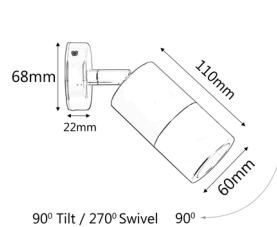

### Product Features:

- Exterior surface mounted wall pillar lights
- Input voltage range: 12-24V
- Material: solid brass
- Colour: rustic brass
- Lamp holder: MR16 (Max.20W)
- Globes not included
- Remote control gear required

  
**MR16**

**IP65**  
 Rated

**2YEAR**  
 Replacement  
 Warranty

PART NO.	DESCRIPTION	LAMP HOLDER	BACK PLATE	WEIGHT (KG)	BOX (CM)	CARTON QTY
PMUDBR	WALL MR16 X 2 PILLAR UP/DN Rustic Brass	2XMR16	Ø68X22mm	1.2	8.5x9.5x22.5	1/10
PM1FBR	WALL MR16 PILLAR FIXED Rustic Brass	1XMR16	Ø68X22mm	0.8	8x10x14	1/10
PM1ABR	WALL MR16 PILLAR S/ADJ Rustic Brass 90D	1XMR16	Ø68X22mm	0.82	8x8x19	1/10
PM2ABR	WALL MR16 X 2 PILLAR D/ADJ RND BASE Rustic Brass 90D	2XMR16	Ø100X20mm	1.6	12x12x19	1/10