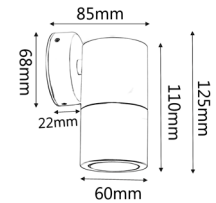

### Product Features:

- Exterior surface mounted wall pillar lights
- Input voltage range: 12-24V
- Material: solid brass
- Colour: rustic brass
- Lamp holder: MR16 (Max.20W)
- Globes not included
- Remote control gear required

  
**MR16**

**IP65**  
 Rated

**2YEAR**  
 Replacement  
 Warranty

PART NO.	DESCRIPTION	LAMP HOLDER	BACK PLATE	WEIGHT (KG)	BOX (CM)	CARTON QTY
PMUDBR	WALL MR16 X 2 PILLAR UP/DN Rustic Brass	2XMR16	Ø68X22mm	1.2	8.5x9.5x22.5	1/10
PM1FBR	WALL MR16 PILLAR FIXED Rustic Brass	1XMR16	Ø68X22mm	0.8	8x10x14	1/10
PM1ABR	WALL MR16 PILLAR S/ADJ Rustic Brass 90D	1XMR16	Ø68X22mm	0.82	8x8x19	1/10
PM2ABR	WALL MR16 X 2 PILLAR D/ADJ RND BASE Rustic Brass 90D	2XMR16	Ø100X20mm	1.6	12x12x19	1/10