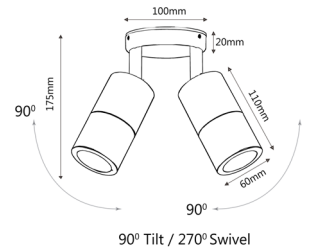

### Product Features:

- Exterior surface mounted wall pillar lights
- Input voltage range: 12-24V
- Material: solid brass
- Colour: rustic brass
- Lamp holder: MR16 (Max.20W)
- Globes not included
- Remote control gear required

  
**MR16**

**IP65**  
 Rated

**2YEAR**  
 Replacement  
 Warranty

PART NO.	DESCRIPTION	LAMP HOLDER	BACK PLATE	WEIGHT (KG)	BOX (CM)	CARTON QTY
PMUDBR	WALL MR16 X 2 PILLAR UP/DN Rustic Brass	2XMR16	Ø68X22mm	1.2	8.5x9.5x22.5	1/10
PM1FBR	WALL MR16 PILLAR FIXED Rustic Brass	1XMR16	Ø68X22mm	0.8	8x10x14	1/10
PM1ABR	WALL MR16 PILLAR S/ADJ Rustic Brass 90D	1XMR16	Ø68X22mm	0.82	8x8x19	1/10
PM2ABR	WALL MR16 X 2 PILLAR D/ADJ RND BASE Rustic Brass 90D	2XMR16	Ø100X20mm	1.6	12x12x19	1/10